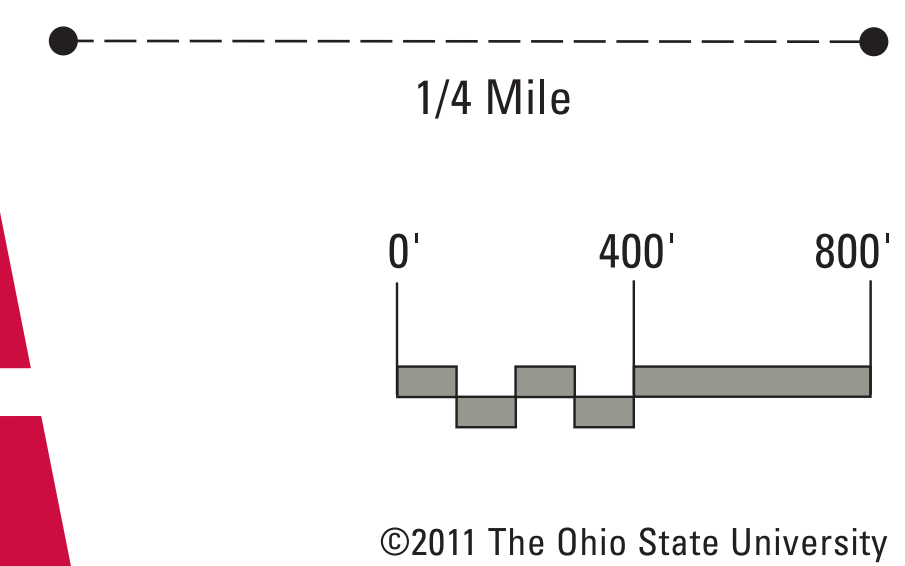

©2011 The Ohio State University

A B C D E F G H I J K L M

0 1 2 3 4 5 6 7 8 9 10 11