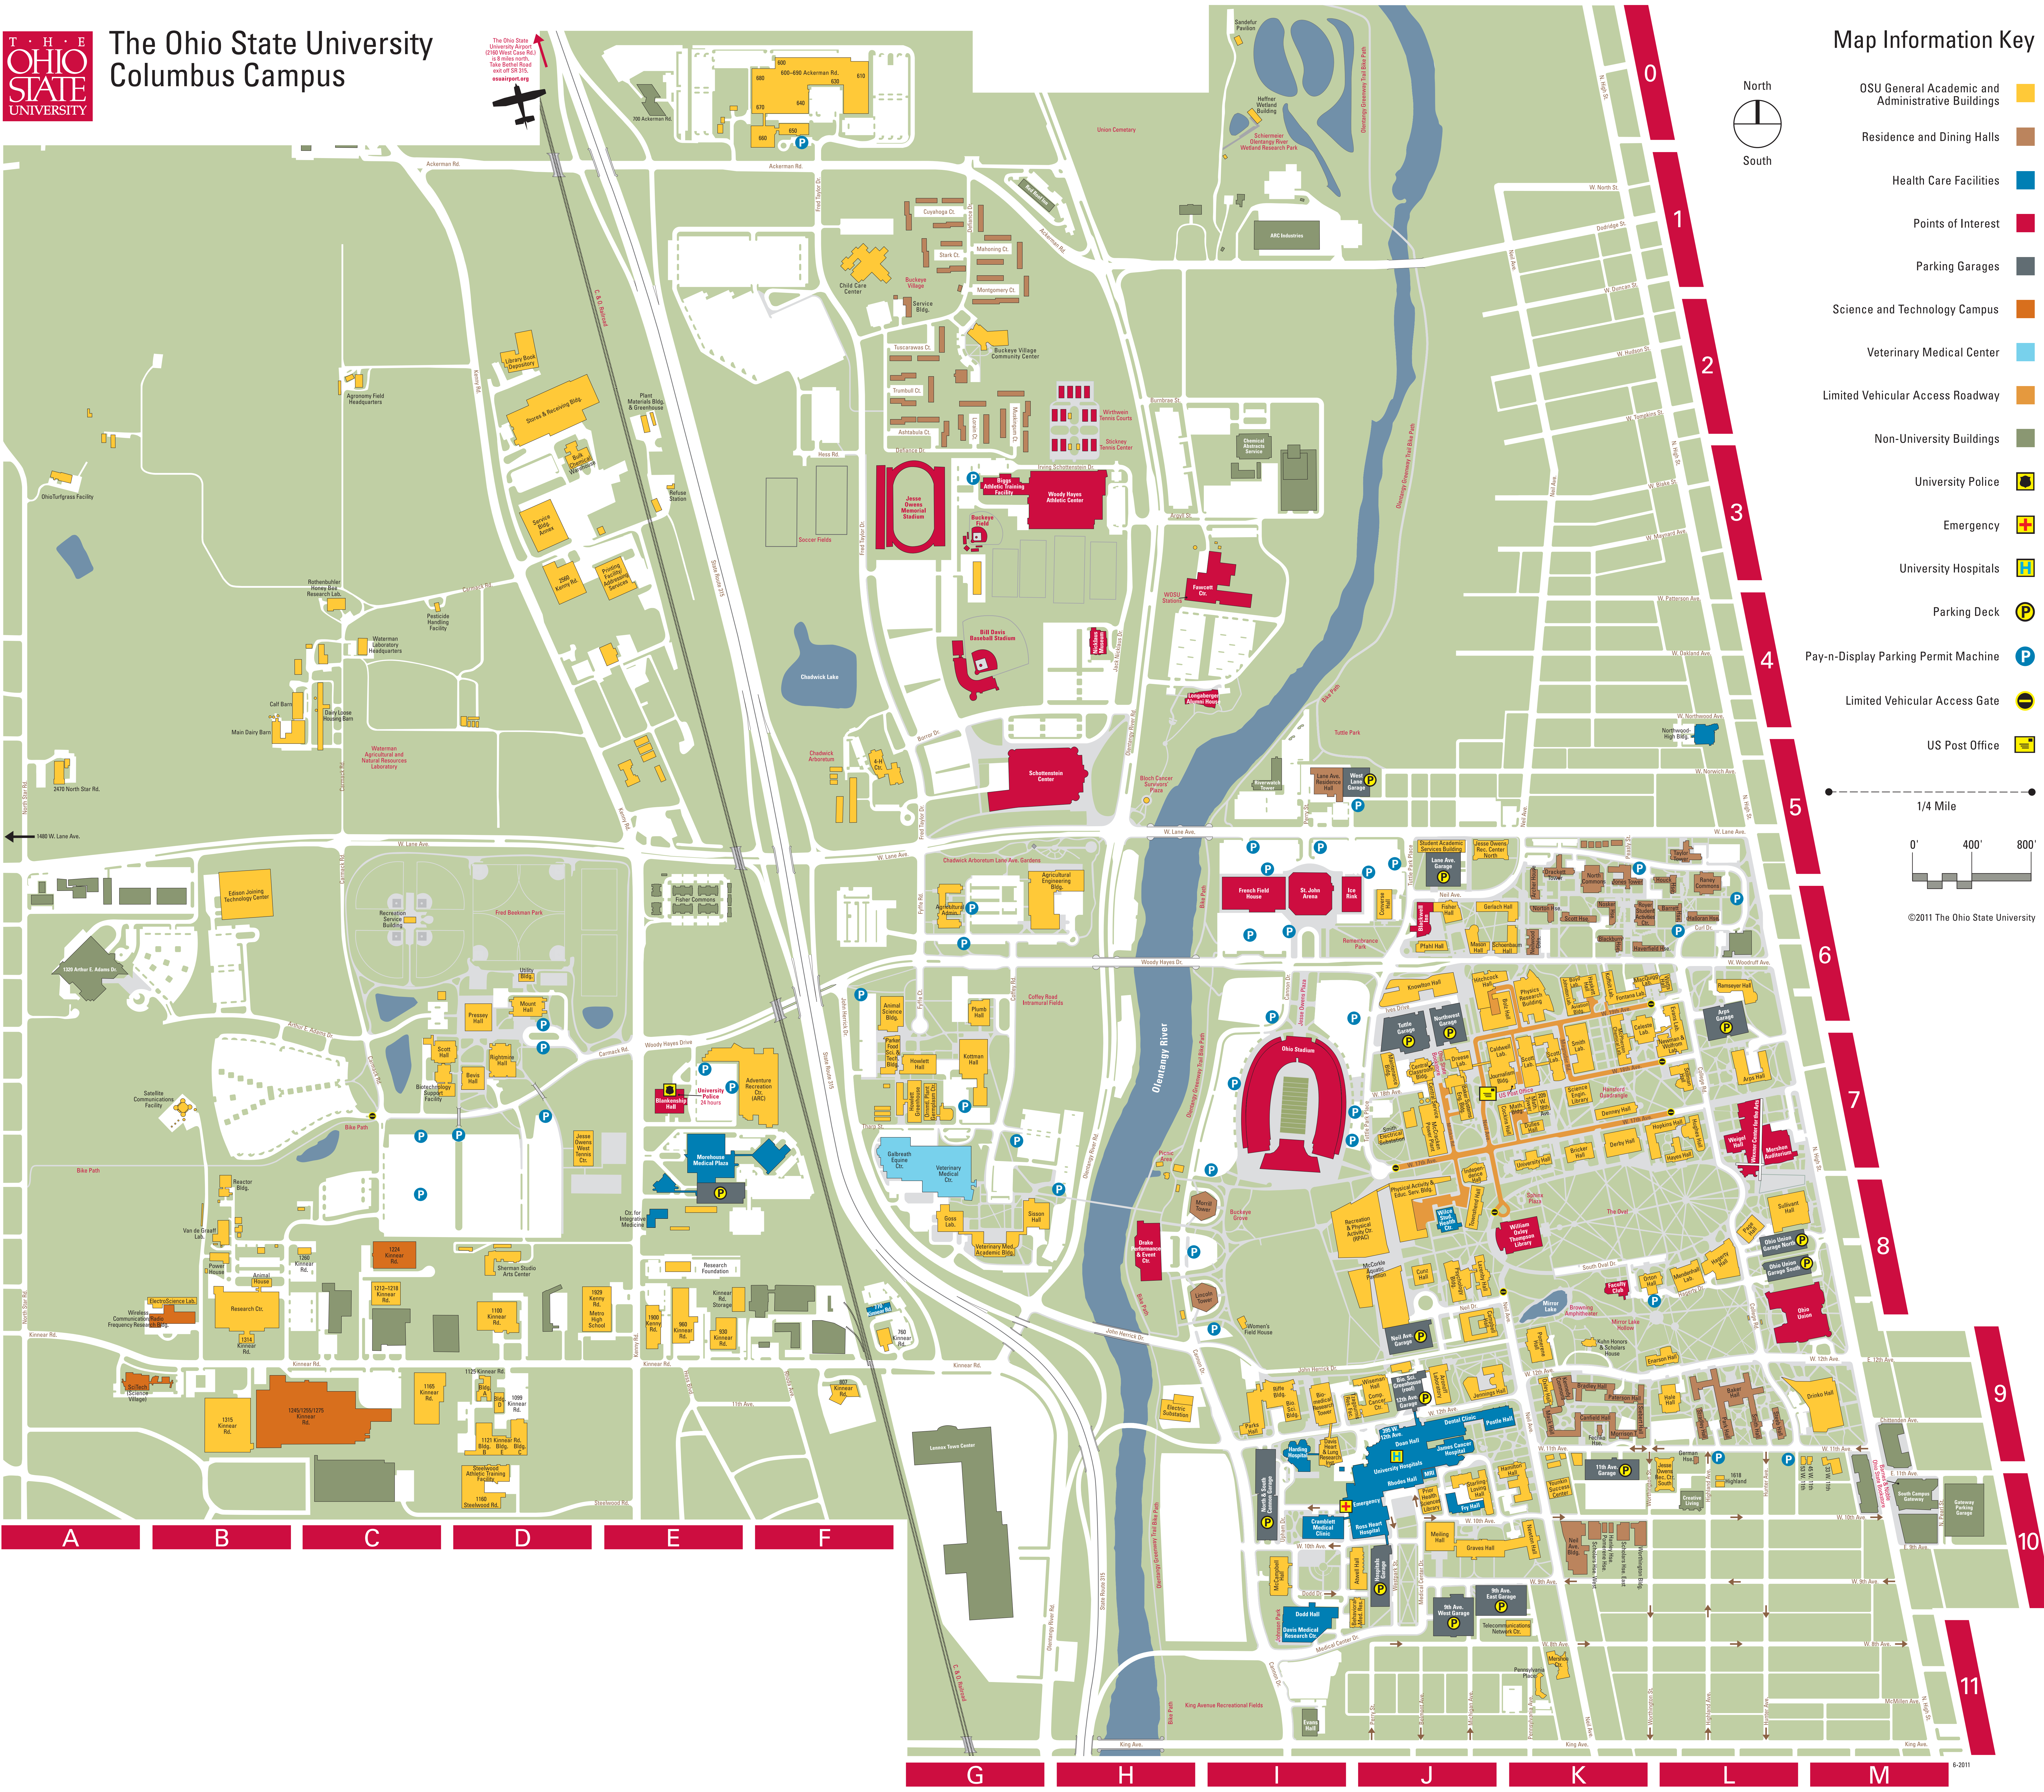

The Ohio State University Columbus Campus

Map Information Key

- OSU General Academic and Administrative Buildings ■
- Residence and Dining Halls ■
- Health Care Facilities ■
- Points of Interest ■
- Parking Garages ■
- Science and Technology Campus ■
- Veterinary Medical Center ■
- Limited Vehicular Access Roadway ■
- Non-University Buildings ■
- University Police P
- Emergency +
- University Hospitals H
- Parking Deck P
- Pay-n-Display Parking Permit Machine P
- Limited Vehicular Access Gate ⚡
- US Post Office ✉

©2011 The Ohio State University

A B C D E F G H I J K L M

0 1 2 3 4 5 6 7 8 9 10 11