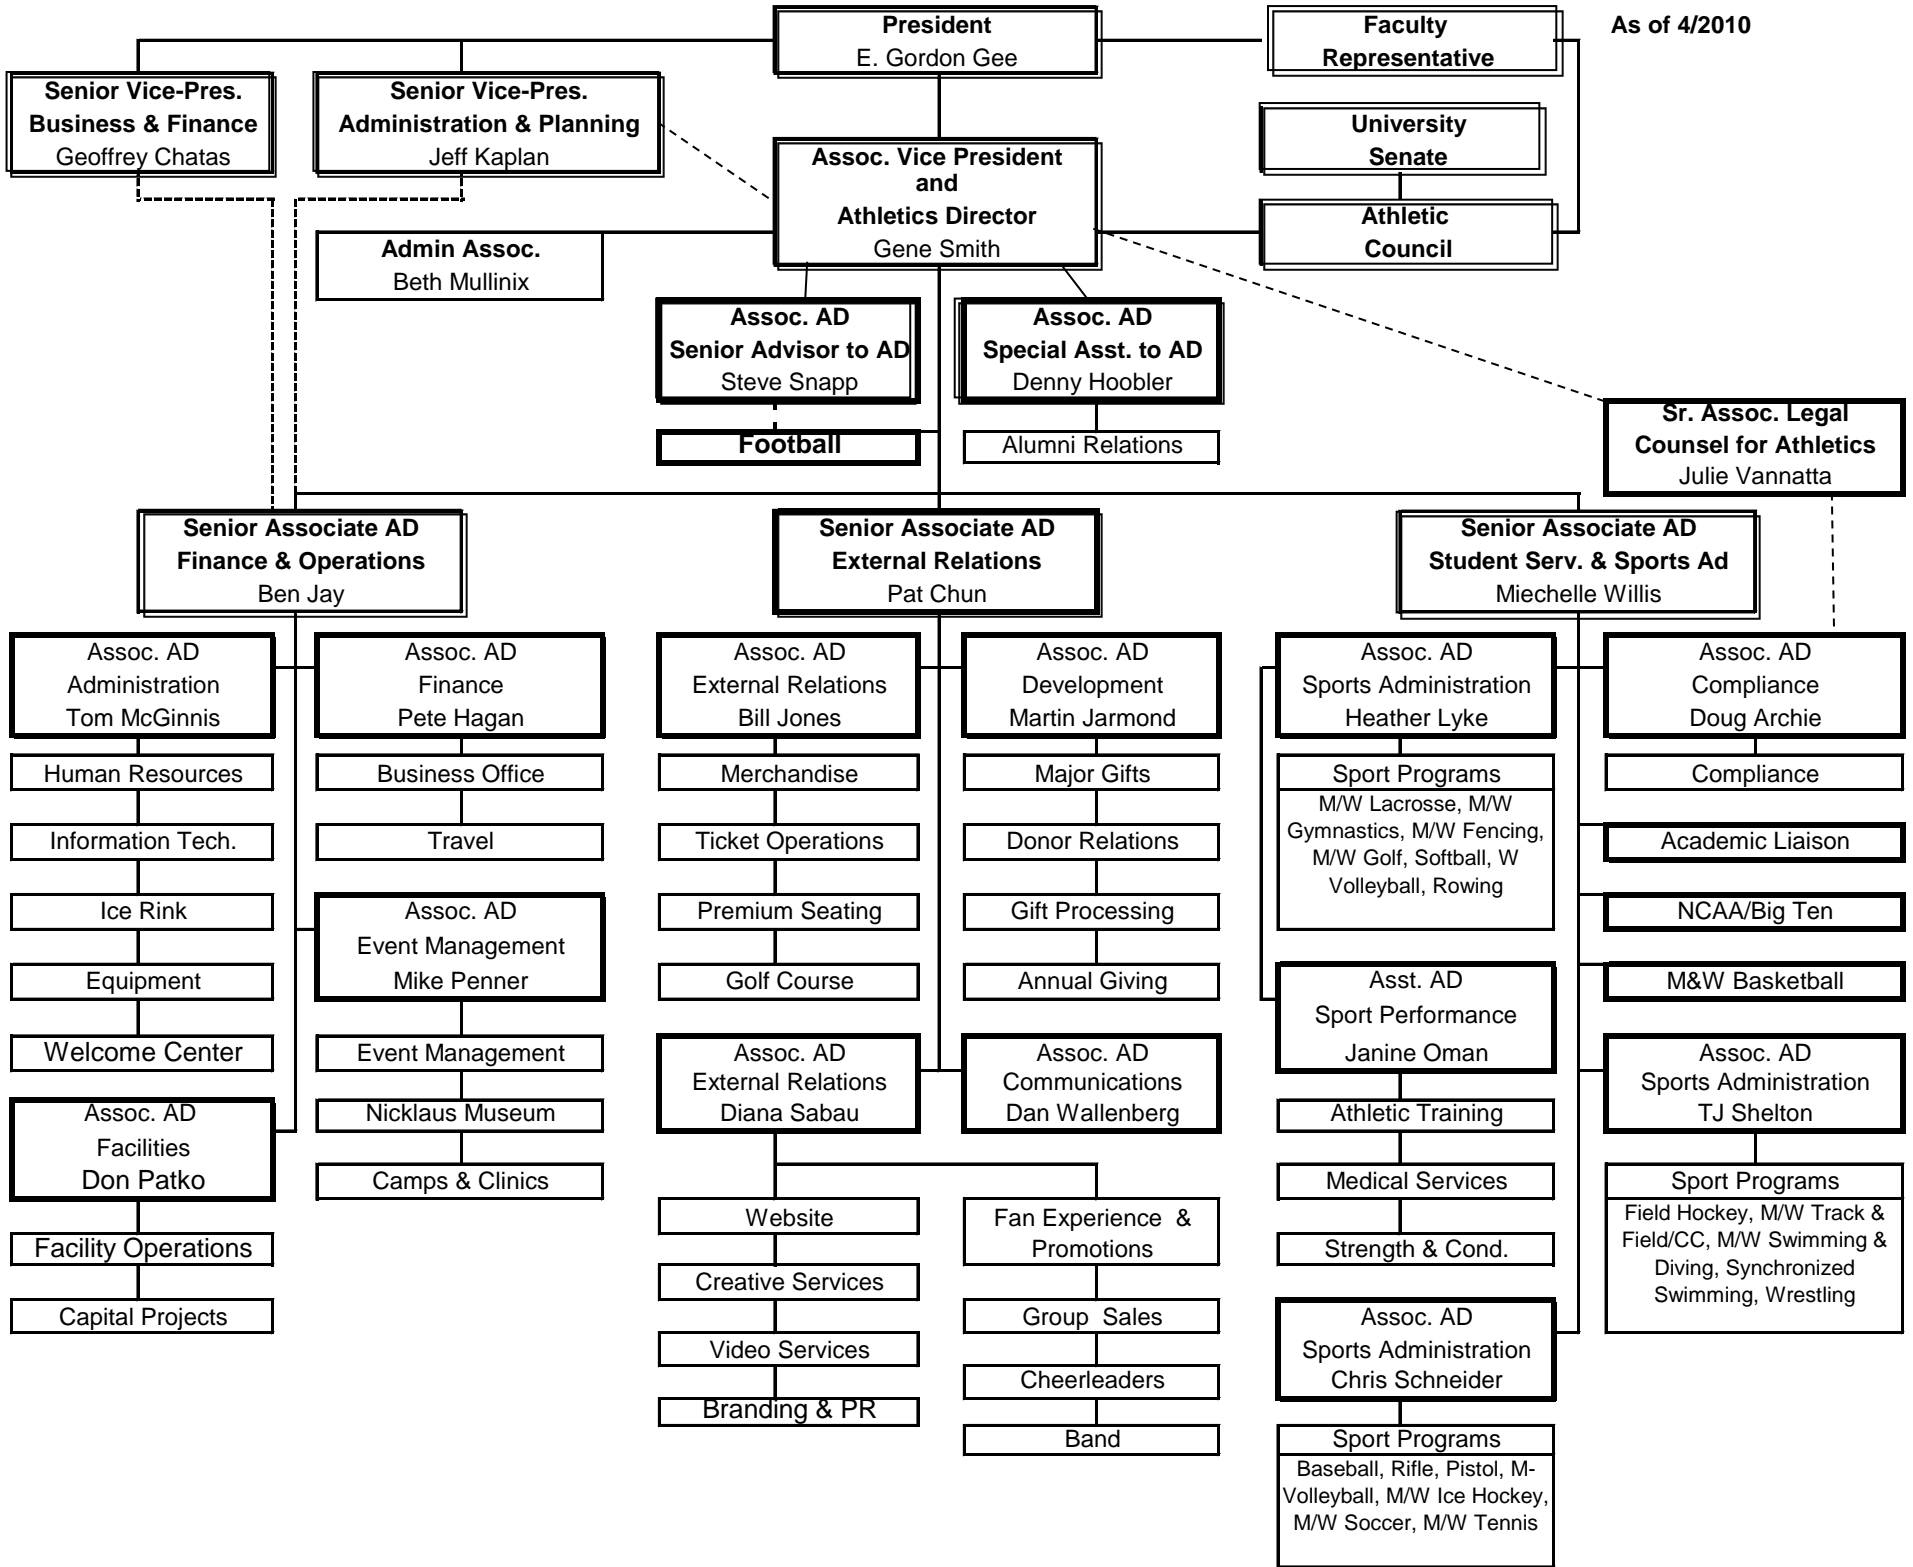

Department of Athletics

As of 4/2010